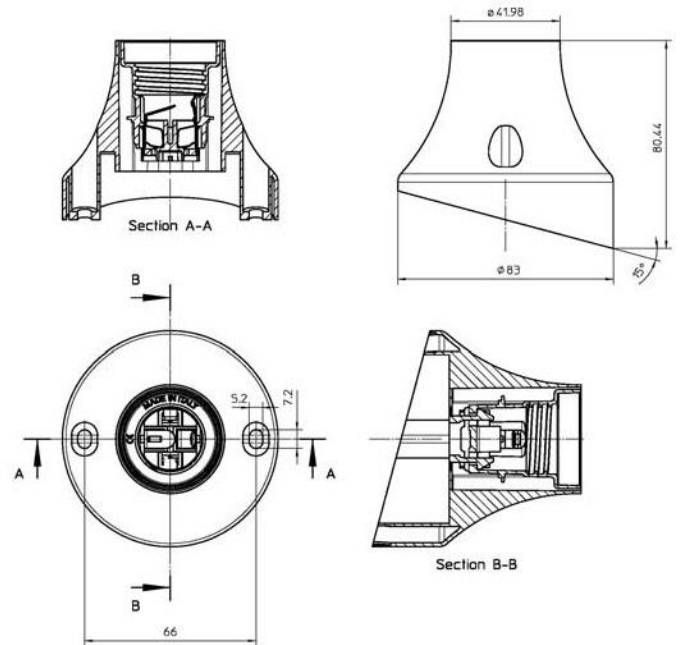

THERMOPLASTIC SPOT LIGHT WITH CURVED BASE

Quote: mm

codice	colore	descrizione	descrizione estesa	confezione	fissaggio
032514	white	PUNTOLUCE E27 BASE CURVA BIANCO + PDE E27	E27 spot light with curved base	200 pcs	Fixing holes with wheelbase screw 66mm
032515	black	PUNTOLUCE E27 BASE CURVA NERO + PDE E27	E27 spot light with curved base	200 pcs	Fixing holes with wheelbase screw 66mm