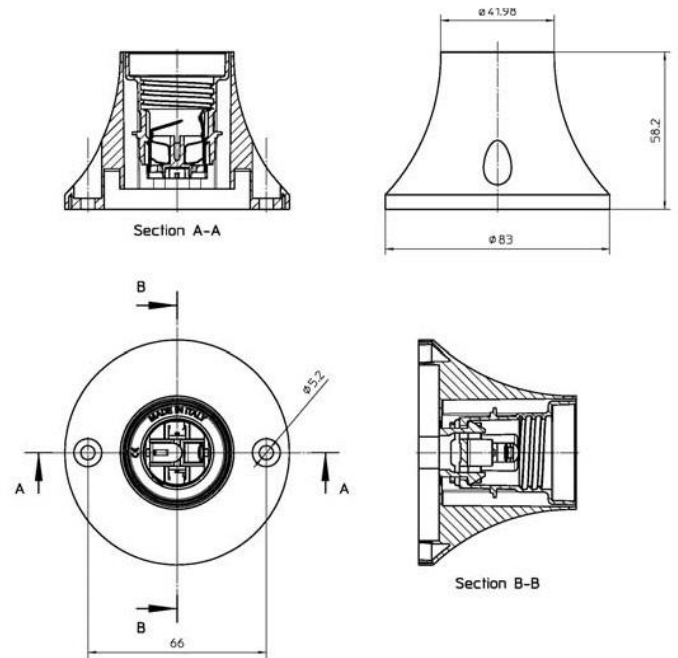

THERMOPLASTIC SPOT LIGHT WITH STRAIGHT BASE

Quote: mm

codice	colore	descrizione	descrizione estesa	confezione	fissaggio
032512	white	PUNTOLUCE E27 BASE DRITTA BIANCO + PDE E27	E27 spot light with straight base	200 pcs	Fixing holes with wheelbase screw 66mm
032513	black	PUNTOLUCE E27 BASE DRITTA NERO + PDE E27	E27 spot light with straight base	200 pcs	Fixing holes with wheelbase screw 66mm