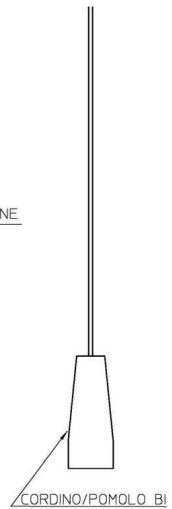

PULL SWITCHES WITH WHITE CONICAL SHAPED TOGGLE AND CORD SUPPLIED SEPARATELY

Quote: mm

code	colour	Invoice Description	Extended description	quantity	Product rating's
031909	black	INTERRUTTORE UNIP. TIRANTE ART.200 NE + CORDINO/POMOLO BI SM	Black pull-switch with white cord and conical shaped toggle supplied separately	1.000 pcs	<u>Resistive current:</u> 2A <u>Rated voltage:</u> 250V a.c. <u>Rated temperature:</u> T125 <u>Lamp load:</u> 1A <u>Use:</u> for rigid or flexible cables 0.5 ÷ 1 with end finish stripped with a length of 7mm <u>No. of cycles:</u> 10.000 <u>Insulation class:</u> II <u>Pollution degree:</u> 2 <u>Approvals:</u> 