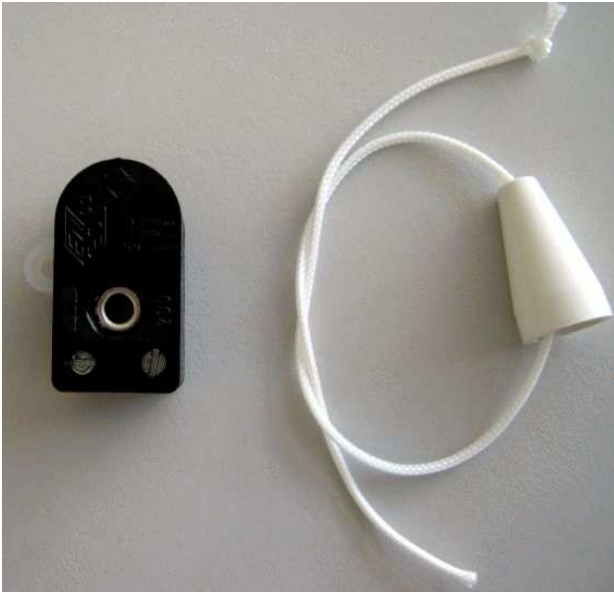

PULL SWITCHES WITH WHITE CONICAL SHAPED TOGGLE AND CORD SUPPLIED SEPARATELY

Quote: mm

code	colour	Invoice Description	Extended description	quantity	Product rating's
031909	black	INTERRUTTORE UNIP. TIRANTE ART.200 NE + CORDINO/POMOLO BI SM	Black pull-switch with white cord and conical shaped toggle supplied separately	1.000 pcs	<u>Resistive current:</u> 2A <u>Rated voltage:</u> 250V a.c. <u>Rated temperature:</u> T125 <u>Lamp load:</u> 1A <u>Use:</u> for rigid or flexible cables 0.5 ÷ 1 with end finish stripped with a length of 7mm <u>No. of cycles:</u> 10.000 <u>Insulation class:</u> II <u>Pollution degree:</u> 2 <u>Approvals:</u> 