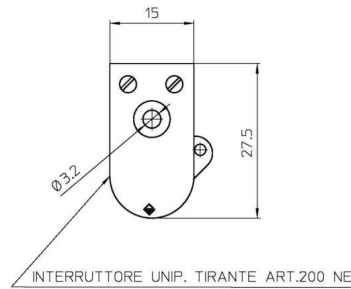

PULL SWITCHES WITH WHITE CONICAL SHAPED TOGGLE AND CORD SUPPLIED SEPARATELY

Quote: mm

code	colour	Invoice Description	Extended description	quantity	Product rating's
031909	black	INTERRUTTORE UNIP. TIRANTE ART.200 NE + CORDINO/POMOLO BI SM	Black pull-switch with white cord and conical shaped toggle supplied separately	1.000 pcs	<u>Resistive current:</u> 2A <u>Rated voltage:</u> 250V a.c. <u>Rated temperature:</u> T125 <u>Lamp load:</u> 1A <u>Use:</u> for rigid or flexible cables 0.5 ÷ 1 with end finish stripped with a length of 7mm <u>No. of cycles:</u> 10.000 <u>Insulation class:</u> II <u>Pollution degree:</u> 2 <u>Approvals:</u> 